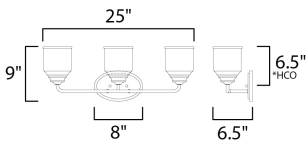

LAMPING

INPUT VOLTAGE : 120V
BULB : 3 x 60W Incandescent E26 Medium , 180W Total
BULB INCLUDED : (Not Included)
DIMMABLE :
LIGHTING_DIRECTION : Up/Down