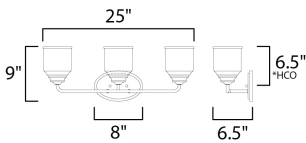

LAMPING

INPUT VOLTAGE : 120V
BULB : 3 x 60W Incandescent E26 Medium , 180W Total
BULB INCLUDED : (Not Included)
DIMMABLE : Y
LIGHTING_DIRECTION : Omni