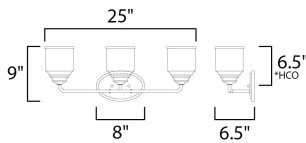

LAMPING

INPUT VOLTAGE : 120V
BULB : 3 x 60W Incandescent E26 Medium , 180W Total
BULB INCLUDED : (Not Included)
DIMMABLE :
LIGHTING_DIRECTION : Up/Down