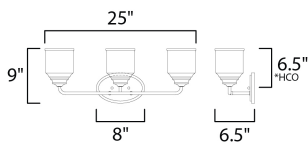

LAMPING

INPUT VOLTAGE : 120V
BULB : 3 x 60W Incandescent E26 Medium , 180W Total
BULB INCLUDED : (Not Included)
DIMMABLE :
LIGHTING_DIRECTION : Up/Down