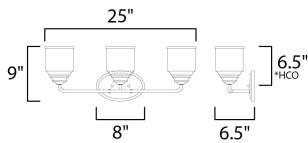

LAMPING

INPUT VOLTAGE : 120V
BULB : 3 x 60W Incandescent E26 Medium , 180W Total
BULB INCLUDED : (Not Included)
DIMMABLE :
LIGHTING_DIRECTION : Up/Down