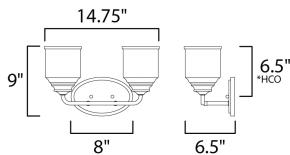

LAMPING

INPUT VOLTAGE : 120V
BULB : 2 x 60W Incandescent E26 Medium , 120W Total
BULB INCLUDED : (Not Included)
DIMMABLE :
LIGHTING_DIRECTION : Up/Down