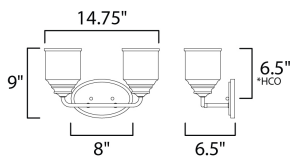

LAMPING

INPUT VOLTAGE : 120V
BULB : 2 x 60W Incandescent E26 Medium , 120W Total
BULB INCLUDED : (Not Included)
DIMMABLE :
LIGHTING_DIRECTION : Up/Down