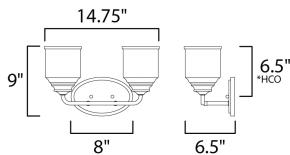

LAMPING

INPUT VOLTAGE : 120V
BULB : 2 x 60W Incandescent E26 Medium , 120W Total
BULB INCLUDED : (Not Included)
DIMMABLE : Y
LIGHTING_DIRECTION : Omni