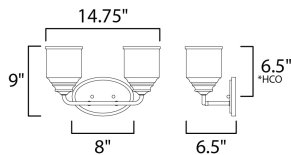

LAMPING

INPUT VOLTAGE : 120V
BULB : 2 x 60W Incandescent E26 Medium , 120W Total
BULB INCLUDED : (Not Included)
DIMMABLE :
LIGHTING_DIRECTION : Up/Down