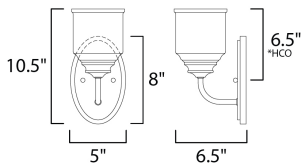

LAMPING

INPUT VOLTAGE : 120V
BULB : 1 x 60W Incandescent E26 Medium , 60W Total
BULB INCLUDED : (Not Included)
DIMMABLE :
LIGHTING_DIRECTION : Up/Down