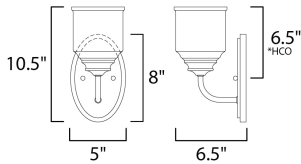

LAMPING

INPUT VOLTAGE : 120V
BULB : 1 x 60W Incandescent E26 Medium , 60W Total
BULB INCLUDED : (Not Included)
DIMMABLE :
LIGHTING_DIRECTION : Up/Down