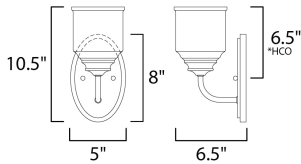

LAMPING

INPUT VOLTAGE : 120V
BULB : 1 x 60W Incandescent E26 Medium , 60W Total
BULB INCLUDED : (Not Included)
DIMMABLE : Y
LIGHTING_DIRECTION : Omni