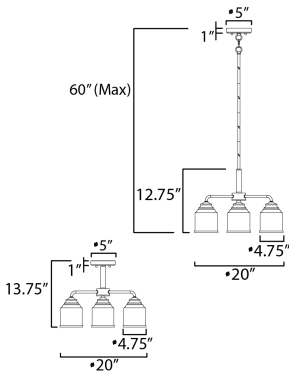

PRODUCT DESCRIPTION

A modest frame of steel tubing gently bends to support a cluster of Clear Seedy bell-shaped glass. Similarly the bobeches and other metal accents echo that traditional bell shape creating an instant classic. An easy choice with transitional appeal, choose from a variety of complimentary finishes including matte Black, Heritage Brass or Satin Nickel.

MEASUREMENTS

- DIMENSION : 20" L x 20" W x 13.75" H
- MAX OAH : 60" OAH
- CANOPY : 5" W x 1" H x 5" L
- HANGING WEIGHT : 5.29 lb

LAMPING

- INPUT VOLTAGE : 120V
- BULB : 3 x 60W Incandescent E26 Medium , 180W Total
- BULB INCLUDED : (Not Included)
- DIMMABLE : Y