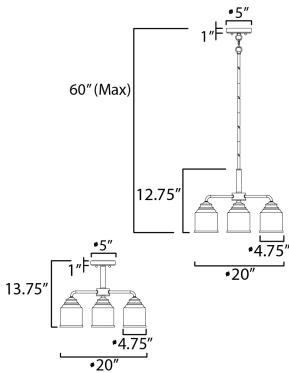

PRODUCT DESCRIPTION

A modest frame of steel tubing gently bends to support a cluster of Clear Seedy bell-shaped glass. Similarly the bobeches and other metal accents echo that traditional bell shape creating an instant classic. An easy choice with transitional appeal, choose from a variety of complimentary finishes including matte Black, Heritage Brass or Satin Nickel.

MEASUREMENTS

DIMENSION : 20" L x 20" W x 13.75" H
 MAX OAH : 60" OAH
 CANOPY : 5" W x 1" H x 5" L
 HANGING WEIGHT : 5.29 lb

LAMPING

INPUT VOLTAGE : 120V
 BULB : 3 x 60W Incandescent E26 Medium , 180W Total
 BULB INCLUDED : (Not Included)
 DIMMABLE : Y