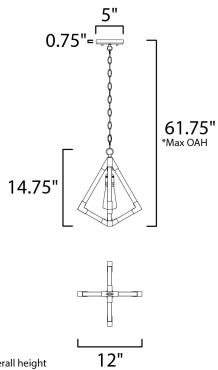

MEASUREMENTS

DIMENSION : 12" L x 12" W x 14.75" H
 MAX OAH : 61.75" OAH
 CANOPY : 5" W x 0.75" H x 5" L
 HANGING WEIGHT : 3.52 lb

LAMPING

INPUT VOLTAGE : 120V
 BULB : 1 x 60W Incandescent E26 Medium , 60W Total
 BULB INCLUDED : (Not Included)
 DIMMABLE :