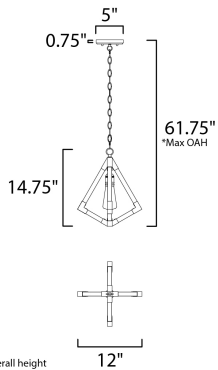

MEASUREMENTS

- DIMENSION : 12" L x 12" W x 14.75" H
- MAX OAH : 61.75" OAH
- CANOPY : 5" W x 0.75" H x 5" L
- HANGING WEIGHT : 3.52 lb

LAMPING

- INPUT VOLTAGE : 120V
- BULB : 1 x 60W Incandescent E26 Medium , 60W Total
- BULB INCLUDED : (Not Included)
- DIMMABLE :