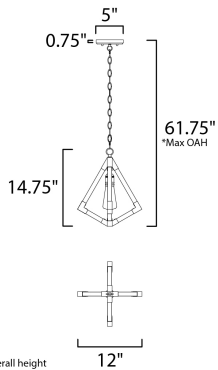

**MEASUREMENTS**

- DIMENSION : 12" L x 12" W x 14.75" H
- MAX OAH : 61.75" OAH
- CANOPY : 5" W x 0.75" H x 5" L
- HANGING WEIGHT : 3.52 lb

**LAMPING**

- INPUT VOLTAGE : 120V
- BULB : 1 x 60W Incandescent E26 Medium , 60W Total
- BULB INCLUDED : (Not Included)
- DIMMABLE :