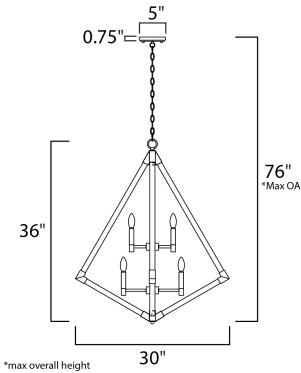

MEASUREMENTS

- DIMENSION : 30" L x 30" W x 36" H
- MAX OAH : 76" OAH
- CANOPY : 5" W x 0.75" H x 5" L
- HANGING WEIGHT : 11.22 lb

LAMPING

- INPUT VOLTAGE : 120V
- BULB : 8 x 60W Incandescent E12 Candelabra , 480W Total
- BULB INCLUDED : (Not Included)
- DIMMABLE :