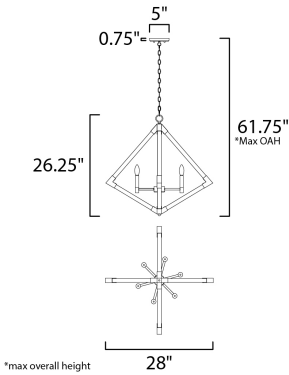

MEASUREMENTS

DIMENSION : 28" L x 28" W x 26.25" H
 MAX OAH : 61.75" OAH
 CANOPY : 5" W x 0.75" H x 5" L
 HANGING WEIGHT : 9.9 lb

LAMPING

INPUT VOLTAGE : 120V
 BULB : 6 x 60W Incandescent E12 Candelabra , 360W Total
 BULB INCLUDED : (Not Included)
 DIMMABLE :