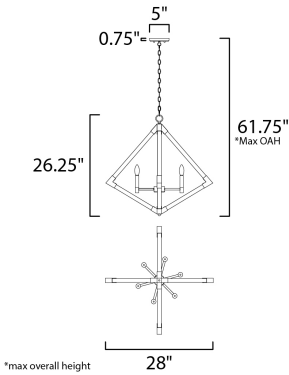

**MEASUREMENTS**

DIMENSION : 28" L x 28" W x 26.25" H  
 MAX OAH : 61.75" OAH  
 CANOPY : 5" W x 0.75" H x 5" L  
 HANGING WEIGHT : 9.9 lb

**LAMPING**

INPUT VOLTAGE : 120V  
 BULB : 6 x 60W Incandescent E12 Candelabra , 360W Total  
 BULB INCLUDED : (Not Included)  
 DIMMABLE :