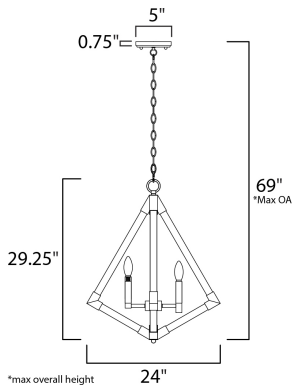

**MEASUREMENTS**

- DIMENSION : 24" L x 24" W x 29.25" H
- MAX OAH : 69" OAH
- CANOPY : 5" W x 0.75" H x 5" L
- HANGING WEIGHT : 8.14 lb

**LAMPING**

- INPUT VOLTAGE : 120V
- BULB : 4 x 60W Incandescent E12 Candelabra , 240W Total
- BULB INCLUDED : (Not Included)
- DIMMABLE :