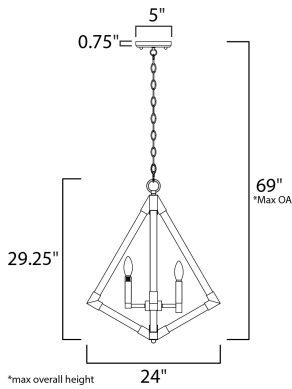

MEASUREMENTS

- DIMENSION : 24" L x 24" W x 29.25" H
- MAX OAH : 69" OAH
- CANOPY : 5" W x 0.75" H x 5" L
- HANGING WEIGHT : 8.14 lb

LAMPING

- INPUT VOLTAGE : 120V
- BULB : 4 x 60W Incandescent E12 Candelabra , 240W Total
- BULB INCLUDED : (Not Included)
- DIMMABLE :