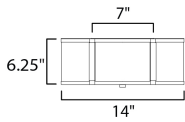

**MEASUREMENTS**

DIMENSION : 14" W x 6.25" H  
 CANOPY : 7" W x 0.75" H  
 HANGING WEIGHT : 9.4 lb

**LAMPING**

INPUT VOLTAGE : 120V  
 BULB : 2 x 60W Incandescent E26 Medium , 120W Total  
 BULB INCLUDED : (Not Included)  
 DIMMABLE : Triac or ELV