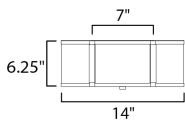

**MEASUREMENTS**

DIMENSION : 14" W x 6.25" H  
 CANOPY : 7" W x 0.75" H  
 HANGING WEIGHT : 9.4 lb

**LAMPING**

INPUT VOLTAGE : 120V  
 BULB : 2 x 60W Incandescent E26 Medium , 120W Total  
 BULB INCLUDED : (Not Included)  
 DIMMABLE : Y