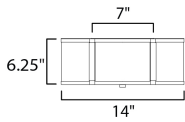

MEASUREMENTS

DIMENSION : 14" W x 6.25" H
 CANOPY : 7" W x 0.75" H
 HANGING WEIGHT : 9.4 lb

LAMPING

INPUT VOLTAGE : 120V
 BULB : 2 x 60W Incandescent E26 Medium , 120W Total
 BULB INCLUDED : (Not Included)
 DIMMABLE : Y