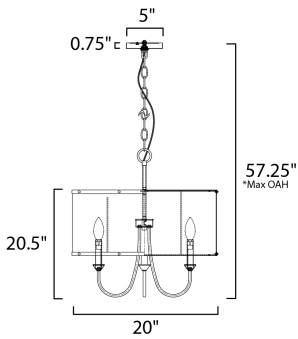

*max overall height

MEASUREMENTS

- DIMENSION : 20" W x 20.5" H
- MAX OAH : 57.25" OAH
- CANOPY : 5" W x 0.75" H x 5" L
- HANGING WEIGHT : 5.51 lb

LAMPING

- INPUT VOLTAGE : 120V
- BULB : 4 x 40W Incandescent E12 Candelabra , 160W Total
- BULB INCLUDED : (Not Included)
- DIMMABLE : Y