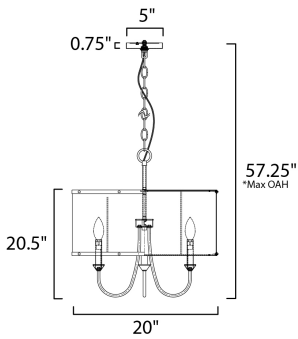

\*max overall height

**MEASUREMENTS**

- DIMENSION : 20" W x 20.5" H
- MAX OAH : 57.25" OAH
- CANOPY : 5" W x 0.75" H x 5" L
- HANGING WEIGHT : 5.51 lb

**LAMPING**

- INPUT VOLTAGE : 120V
- BULB : 4 x 40W Incandescent E12 Candelabra , 160W Total
- BULB INCLUDED : (Not Included)
- DIMMABLE : Y