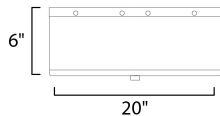

MEASUREMENTS

- DIMENSION : 19.75" W x 6.25" H
- CANOPY : 10" W x 0.5" H x 10" L
- HANGING WEIGHT : 4.63 lb

LAMPING

- INPUT VOLTAGE : 120V
- BULB : 4 x 60W Incandescent E26 Medium , 240W Total
- BULB INCLUDED : (Not Included)
- DIMMABLE : Y