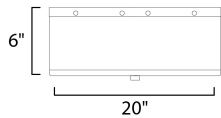

**MEASUREMENTS**

- DIMENSION : 19.75" W x 6.25" H
- CANOPY : 10" W x 0.5" H x 10" L
- HANGING WEIGHT : 4.63 lb

**LAMPING**

- INPUT VOLTAGE : 120V
- BULB : 4 x 60W Incandescent E26 Medium , 240W Total
- BULB INCLUDED : (Not Included)
- DIMMABLE : Y