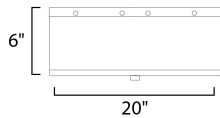

MEASUREMENTS

- DIMENSION : 19.75" W x 6.25" H
- CANOPY : 10" W x 0.5" H x 10" L
- HANGING WEIGHT : 4.63 lb

LAMPING

- INPUT VOLTAGE : 120V
- BULB : 4 x 60W Incandescent E26 Medium , 240W Total
- BULB INCLUDED : (Not Included)
- DIMMABLE : Y