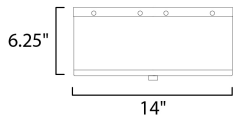

**MEASUREMENTS**

- DIMENSION : 14" W x 6.25" H
- CANOPY : 8" W x 0.5" H x 8" L
- HANGING WEIGHT : 4.4 lb

**LAMPING**

- INPUT VOLTAGE : 120V
- BULB : 3 x 60W Incandescent E26 Medium , 180W Total
- BULB INCLUDED : (Not Included)
- DIMMABLE : Y