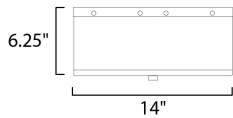

MEASUREMENTS

- DIMENSION : 14" W x 6.25" H
- CANOPY : 8" W x 0.5" H x 8" L
- HANGING WEIGHT : 4.4 lb

LAMPING

- INPUT VOLTAGE : 120V
- BULB : 3 x 60W Incandescent E26 Medium , 180W Total
- BULB INCLUDED : (Not Included)
- DIMMABLE : Y