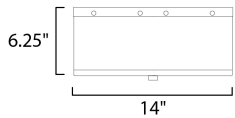

MEASUREMENTS

- DIMENSION : 14" W x 6.25" H
- CANOPY : 8" W x 0.5" H x 8" L
- HANGING WEIGHT : 4.4 lb

LAMPING

- INPUT VOLTAGE : 120V
- BULB : 3 x 60W Incandescent E26 Medium , 180W Total
- BULB INCLUDED : (Not Included)
- DIMMABLE : Y