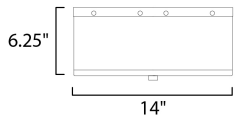

**MEASUREMENTS**

- DIMENSION : 14" W x 6.25" H
- CANOPY : 8" W x 0.5" H x 8" L
- HANGING WEIGHT : 4.4 lb

**LAMPING**

- INPUT VOLTAGE : 120V
- BULB : 3 x 60W Incandescent E26 Medium , 180W Total
- BULB INCLUDED : (Not Included)
- DIMMABLE : Y