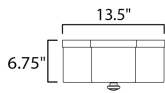

MEASUREMENTS

DIMENSION : 13.5" W x 6.75" H
 CANOPY : 13.5" W x 1" H
 HANGING WEIGHT : 8.8 lb

LAMPING

INPUT VOLTAGE : 120V
 BULB : 2 x 60W Incandescent E26 Medium , 120W Total
 BULB INCLUDED : (Not Included)
 DIMMABLE : Triac or ELV