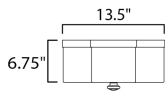

MEASUREMENTS

DIMENSION : 13.5" W x 6.75" H
 CANOPY : 13.5" W x 1" H
 HANGING WEIGHT : 8.8 lb

LAMPING

INPUT VOLTAGE : 120V
 BULB : 2 x 60W Incandescent E26 Medium , 120W Total
 BULB INCLUDED : (Not Included)
 DIMMABLE : Y