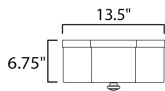

MEASUREMENTS

DIMENSION : 13.5" W x 6.75" H
 CANOPY : 13.5" W x 1" H
 HANGING WEIGHT : 8.8 lb

LAMPING

INPUT VOLTAGE : 120V
 BULB : 2 x 60W Incandescent E26 Medium , 120W Total
 BULB INCLUDED : (Not Included)
 DIMMABLE : Triac or ELV