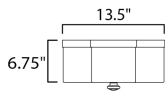

**MEASUREMENTS**

DIMENSION : 13.5" W x 6.75" H  
 CANOPY : 13.5" W x 1" H  
 HANGING WEIGHT : 8.8 lb

**LAMPING**

INPUT VOLTAGE : 120V  
 BULB : 2 x 60W Incandescent E26 Medium , 120W Total  
 BULB INCLUDED : (Not Included)  
 DIMMABLE : Triac or ELV