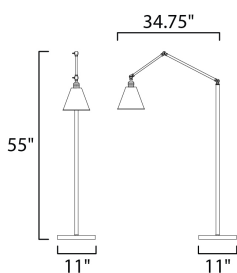

#### MEASUREMENTS

DIMENSION : 34.75" L x 11" W x 55" H  
HANGING WEIGHT : 17.82 lb