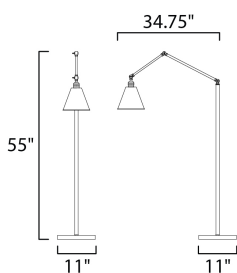

MEASUREMENTS

DIMENSION : 34.75" L x 11" W x 55" H
HANGING WEIGHT : 17.82 lb

LAMPING

INPUT VOLTAGE : 120V
BULB : 1 x 100W Incandescent E26 Medium , 100W Total
BULB INCLUDED : (Not Included)
DIMMABLE : No
LIGHTING_DIRECTION : Directional