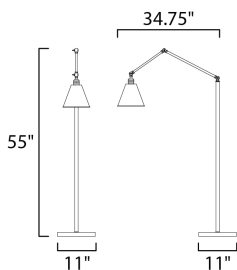

MEASUREMENTS

DIMENSION : 34.75" L x 11" W x 55" H
HANGING WEIGHT : 17.82 lb

LAMPING

INPUT VOLTAGE : 120V
BULB : 1 x 100W Incandescent E26 Medium , 100W Total
BULB INCLUDED : (Not Included)
DIMMABLE : No
LIGHTING_DIRECTION : Directional