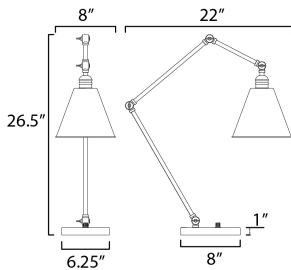

PRODUCT DESCRIPTION

Direct the light exactly where you want it using the articulated arms and metal shades of the Library series. At the backplate, the arm pivots left/right and up/down to direct the light. Additional articulated arms angle the shade or extend/contract the distance of the light source from the wall. Available in Polished Nickel, Black and Heritage Brass finishes, the Library collection evokes industrial era classicism perfect for use as a task light or accent light. Complimentary table and floor lamps complete the collection.

MEASUREMENTS

DIMENSION : 22" L x 8" W x 26.5" H
HANGING WEIGHT : 7.04 lb

LAMPING

INPUT VOLTAGE : 120V
BULB : 1 x 100W Incandescent E26 Medium , 100W Total
BULB INCLUDED : (Not Included)
DIMMABLE : High Low Switch
LIGHTING_DIRECTION : Directional