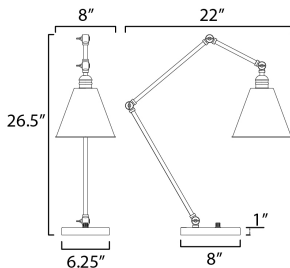

#### PRODUCT DESCRIPTION

Direct the light exactly where you want it using the articulated arms and metal shades of the Library series. At the backplate, the arm pivots left/right and up/down to direct the light. Additional articulated arms angle the shade or extend/contract the distance of the light source from the wall. Available in Polished Nickel, Black and Heritage Brass finishes, the Library collection evokes industrial era classicism perfect for use as a task light or accent light. Complimentary table and floor lamps complete the collection.

#### MEASUREMENTS

DIMENSION : 22" L x 8" W x 26.5" H  
 HANGING WEIGHT : 7.04 lb