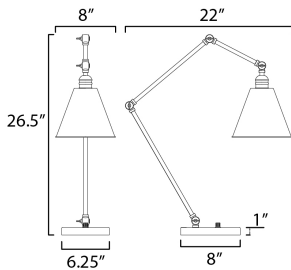

#### PRODUCT DESCRIPTION

Direct the light exactly where you want it using the articulated arms and metal shades of the Library series. At the backplate, the arm pivots left/right and up/down to direct the light. Additional articulated arms angle the shade or extend/contract the distance of the light source from the wall. Available in Polished Nickel, Black and Heritage Brass finishes, the Library collection evokes industrial era classicism perfect for use as a task light or accent light. Complimentary table and floor lamps complete the collection.

#### MEASUREMENTS

DIMENSION : 22" L x 8" W x 26.5" H  
HANGING WEIGHT : 7.04 lb