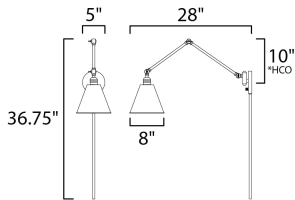

LAMPING

INPUT VOLTAGE : 120V
BULB : 1 x 100W Incandescent E26 Medium , 100W Total
BULB INCLUDED : (Not Included)
DIMMABLE : High Low Switch
LIGHTING_DIRECTION : Directional