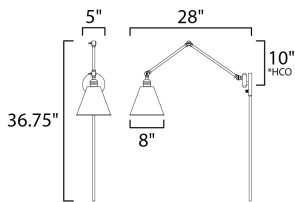

LAMPING

INPUT VOLTAGE : 120V
BULB : 1 x 100W Incandescent E26 Medium , 100W Total
BULB INCLUDED : (Not Included)
DIMMABLE : High Low Switch
LIGHTING_DIRECTION : Directional