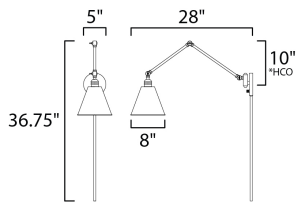

PRODUCT DESCRIPTION

Direct the light exactly where you want it using the articulated arms and metal shades of the Library series. At the backplate, the arm pivots left/right and up/down to direct the light. Additional articulated arms angle the shade or extend/contract the distance of the light source from the wall. Available in Polished Nickel, Black and Heritage Brass finishes, the Library collection evokes industrial era classicism perfect for use as a task light or accent light. Complimentary table and floor lamps complete the collection.