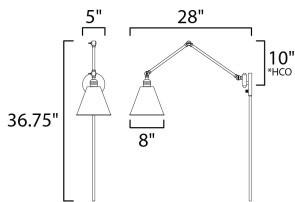

LAMPING

INPUT VOLTAGE : 120V
BULB : 1 x 100W Incandescent E26 Medium , 100W Total
BULB INCLUDED : (Not Included)
DIMMABLE : Y
LIGHTING_DIRECTION : Directional