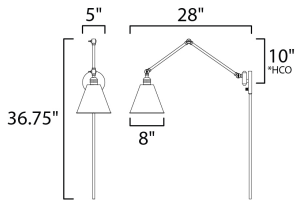

LAMPING

INPUT VOLTAGE : 120V
BULB : 1 x 100W Incandescent E26 Medium , 100W Total
BULB INCLUDED : (Not Included)
DIMMABLE : Y
LIGHTING_DIRECTION : Directional