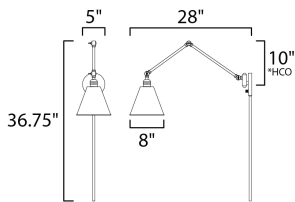

PRODUCT DESCRIPTION

Direct the light exactly where you want it using the articulated arms and metal shades of the Library series. At the backplate, the arm pivots left/right and up/down to direct the light. Additional articulated arms angle the shade or extend/contract the distance of the light source from the wall. Available in Polished Nickel, Black and Heritage Brass finishes, the Library collection evokes industrial era classicism perfect for use as a task light or accent light. Complimentary table and floor lamps complete the collection.

MEASUREMENTS

DIMENSION : 8" W x 36.75" H x 28" Ext
MAX OAH : 5" W x 5" H
HANGING WEIGHT : 4.18 lb

LAMPING

INPUT VOLTAGE : 120V
BULB : 1 x 100W Incandescent E26 Medium , 100W Total
BULB INCLUDED : (Not Included)
DIMMABLE : High Low Switch
LIGHTING_DIRECTION : Directional

FINISHES OPTION

- Black (BK)
- Heritage (HR)
- Polished Nickel (PN)

MATERIAL

Brass, Steel

RATINGS

cETLus
Dry Location

ADDITIONAL

INSTALL UP/DOWN: Down
OPERATING TEMPERATURE:
-20°C (-4°F), 40°C (104°F)

Always consult a qualified electrician before installing any lighting product.