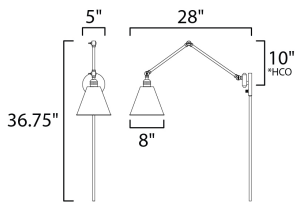

PRODUCT DESCRIPTION

Direct the light exactly where you want it using the articulated arms and metal shades of the Library series. At the backplate, the arm pivots left/right and up/down to direct the light. Additional articulated arms angle the shade or extend/contract the distance of the light source from the wall. Available in Polished Nickel, Black and Heritage Brass finishes, the Library collection evokes industrial era classicism perfect for use as a task light or accent light. Complimentary table and floor lamps complete the collection.

MEASUREMENTS

DIMENSION : 8" W x 36.75" H x 28" Ext
MAX OAH : 5" W x 5" H
HANGING WEIGHT : 4.18 lb

LAMPING

INPUT VOLTAGE : 120V
BULB : 1 x 100W Incandescent E26 Medium , 100W Total
BULB INCLUDED : (Not Included)
DIMMABLE : Y
LIGHTING_DIRECTION : Directional

FINISHES OPTION

- Black (BK)
- Heritage (HR)
- Polished Nickel (PN)

MATERIAL

Brass, Steel

RATINGS

cETLus
Dry Location

ADDITIONAL

INSTALL UP/DOWN: Down
OPERATING TEMPERATURE:
-20°C (-4°F), 40°C (104°F)

Always consult a qualified electrician before installing any lighting product.