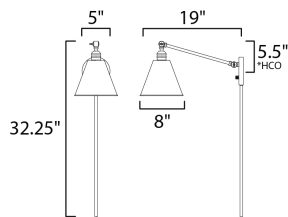

PRODUCT DESCRIPTION

Direct the light exactly where you want it using the articulated arms and metal shades of the Library series. At the backplate, the arm pivots left/right and up/down to direct the light. Additional articulated arms angle the shade or extend/contract the distance of the light source from the wall. Available in Polished Nickel, Black and Heritage Brass finishes, the Library collection evokes industrial era classicism perfect for use as a task light or accent light. Complimentary table and floor lamps complete the collection.