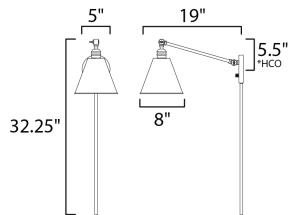

LAMPING

INPUT VOLTAGE : 120V
BULB : 1 x 100W Incandescent E26 Medium , 100W Total
BULB INCLUDED : (Not Included)
DIMMABLE : Y
LIGHTING_DIRECTION : Directional