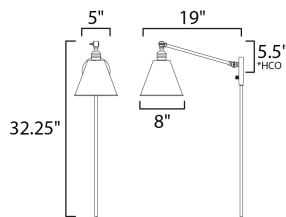

LAMPING

INPUT VOLTAGE : 120V
BULB : 1 x 100W Incandescent E26 Medium , 100W Total
BULB INCLUDED : (Not Included)
DIMMABLE : High Low Switch
LIGHTING_DIRECTION : Directional