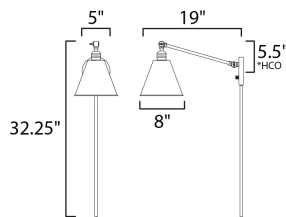

PRODUCT DESCRIPTION

Direct the light exactly where you want it using the articulated arms and metal shades of the Library series. At the backplate, the arm pivots left/right and up/down to direct the light. Additional articulated arms angle the shade or extend/contract the distance of the light source from the wall. Available in Polished Nickel, Black and Heritage Brass finishes, the Library collection evokes industrial era classicism perfect for use as a task light or accent light. Complimentary table and floor lamps complete the collection.

MEASUREMENTS

DIMENSION : 8" W x 32.25" H x 19" Ext
MAX OAH : 5" W x 5" H
HANGING WEIGHT : 3.08 lb

LAMPING

INPUT VOLTAGE : 120V
BULB : 1 x 100W Incandescent E26 Medium , 100W Total
BULB INCLUDED : (Not Included)
DIMMABLE : Y
LIGHTING_DIRECTION : Directional

FINISHES OPTION

- Black (BK)
- Heritage (HR)
- Polished Nickel (PN)

MATERIAL

Brass, Steel

RATINGS

cETLus
Dry Location

ADDITIONAL

INSTALL UP/DOWN: Down
OPERATING TEMPERATURE:
-20°C (-4°F), 40°C (104°F)

Always consult a qualified electrician before installing any lighting product.