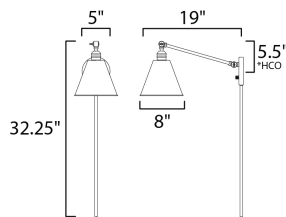

PRODUCT DESCRIPTION

Direct the light exactly where you want it using the articulated arms and metal shades of the Library series. At the backplate, the arm pivots left/right and up/down to direct the light. Additional articulated arms angle the shade or extend/contract the distance of the light source from the wall. Available in Polished Nickel, Black and Heritage Brass finishes, the Library collection evokes industrial era classicism perfect for use as a task light or accent light. Complimentary table and floor lamps complete the collection.

MEASUREMENTS

DIMENSION : 8" W x 32.25" H x 19" Ext
MAX OAH : 5" W x 5" H
HANGING WEIGHT : 3.08 lb

LAMPING

INPUT VOLTAGE : 120V
BULB : 1 x 100W Incandescent E26 Medium , 100W Total
BULB INCLUDED : (Not Included)
DIMMABLE : High Low Switch
LIGHTING_DIRECTION : Directional

FINISHES OPTION

- Black (BK)
- Heritage (HR)
- Polished Nickel (PN)

MATERIAL

Brass, Steel

RATINGS

cETLus
Dry Location

ADDITIONAL

INSTALL UP/DOWN: Down
OPERATING TEMPERATURE:
-20°C (-4°F), 40°C (104°F)

Always consult a qualified electrician before installing any lighting product.