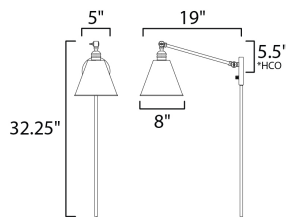

PRODUCT DESCRIPTION

Direct the light exactly where you want it using the articulated arms and metal shades of the Library series. At the backplate, the arm pivots left/right and up/down to direct the light. Additional articulated arms angle the shade or extend/contract the distance of the light source from the wall. Available in Polished Nickel, Black and Heritage Brass finishes, the Library collection evokes industrial era classicism perfect for use as a task light or accent light. Complimentary table and floor lamps complete the collection.