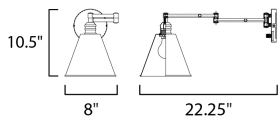

LAMPING

INPUT VOLTAGE : 120V
BULB : 1 x 60W Incandescent E26 Medium , 60W Total
BULB INCLUDED : (Not Included)
DIMMABLE : Y
LIGHTING_DIRECTION : Down