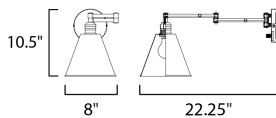

### MEASUREMENTS

DIMENSION : 8" W x 10.5" H x 21.5" Ext  
 MAX OAH : 5.13" W x 5.13" H  
 HANGING WEIGHT : 2.23 lb