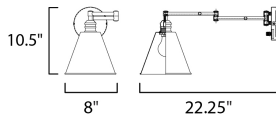

MEASUREMENTS

DIMENSION : 8" W x 10.5" H x 21.5" Ext
 MAX OAH : 5.13" W x 5.13" H
 HANGING WEIGHT : 2.23 lb

LAMPING

INPUT VOLTAGE : 120V
 BULB : 1 x 60W Incandescent E26 Medium , 60W Total
 BULB INCLUDED : (Not Included)
 DIMMABLE : Y
 LIGHTING_DIRECTION : Down