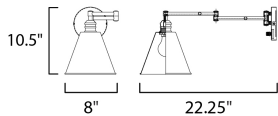

MEASUREMENTS

DIMENSION : 8" W x 10.5" H x 21.5" Ext
 MAX OAH : 5.13" W x 5.13" H
 HANGING WEIGHT : 2.23 lb

LAMPING

INPUT VOLTAGE : 120V
 BULB : 1 x 60W Incandescent E26 Medium , 60W Total
 BULB INCLUDED : (Not Included)
 DIMMABLE : Y
 LIGHTING_DIRECTION : Down