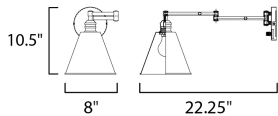

LAMPING

INPUT VOLTAGE : 120V
BULB : 1 x 60W Incandescent E26 Medium , 60W Total
BULB INCLUDED : (Not Included)
DIMMABLE : Y
LIGHTING_DIRECTION : Down