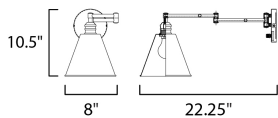

MEASUREMENTS

DIMENSION : 8" W x 10.5" H x 21.5" Ext
 MAX OAH : 5.13" W x 5.13" H
 HANGING WEIGHT : 2.23 lb

LAMPING

INPUT VOLTAGE : 120V
 BULB : 1 x 60W Incandescent E26 Medium , 60W Total
 BULB INCLUDED : (Not Included)
 DIMMABLE : Y
 LIGHTING_DIRECTION : Down