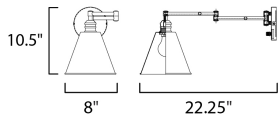

LAMPING

INPUT VOLTAGE : 120V
BULB : 1 x 60W Incandescent E26 Medium , 60W Total
BULB INCLUDED : (Not Included)
DIMMABLE : Y
LIGHTING_DIRECTION : Down