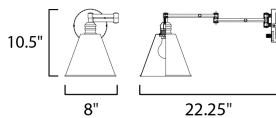

**MEASUREMENTS**

DIMENSION : 8" W x 10.5" H x 21.5" Ext  
 MAX OAH : 5.13" W x 5.13" H  
 HANGING WEIGHT : 2.23 lb

**LAMPING**

INPUT VOLTAGE : 120V  
 BULB : 1 x 60W Incandescent E26 Medium , 60W Total  
 BULB INCLUDED : (Not Included)  
 DIMMABLE : Y  
 LIGHTING\_DIRECTION : Down