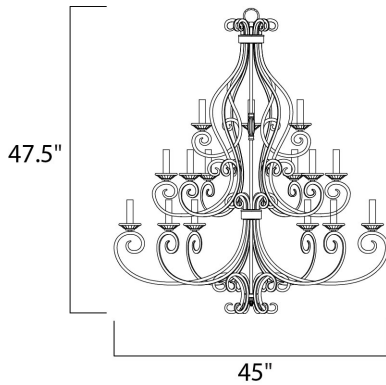

**PRODUCT DESCRIPTION**

This decorative classic in Oil Rubbed Bronze finish is both dramatic and subtle, with or without shades.

**MEASUREMENTS**

DIMENSION : 45" L x 45" W x 47.5" H  
 HANGING WEIGHT : 42.37 lb

**LAMPING**

INPUT VOLTAGE : 120V  
 BULB : 15 x 40W Incandescent E12 Candelabra , 600W Total  
 BULB INCLUDED : (Not Included)  
 DIMMABLE : Yes

**FINISHES OPTION**

 Oil Rubbed Bronze (OI)

**MATERIAL**

Steel, Glass