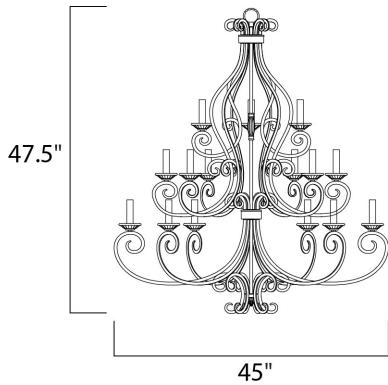

PRODUCT DESCRIPTION

This decorative classic in Oil Rubbed Bronze finish is both dramatic and subtle, with or without shades.

MEASUREMENTS

DIMENSION : 45" L x 45" W x 47.5" H
 HANGING WEIGHT : 42.37 lb

LAMPING

INPUT VOLTAGE : 120V
 BULB : 15 x 40W Incandescent E12 Candelabra , 600W Total
 BULB INCLUDED : (Not Included)
 DIMMABLE : Yes

FINISHES OPTION

 Oil Rubbed Bronze (OI)

MATERIAL

Steel, Glass

RATINGS

cULus
 Dry Location