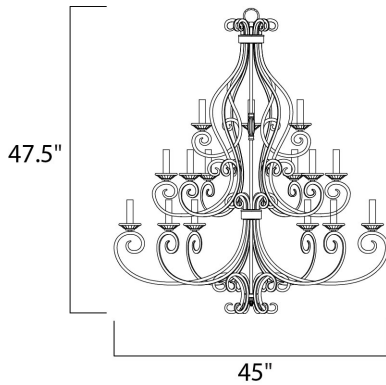

PRODUCT DESCRIPTION

This decorative classic in Oil Rubbed Bronze finish is both dramatic and subtle, with or without shades.

MEASUREMENTS

DIMENSION : 45" L x 45" W x 47.5" H
 HANGING WEIGHT : 42.37 lb

LAMPING

INPUT VOLTAGE : 120V
 BULB : 15 x 40W Incandescent E12 Candelabra , 600W Total
 BULB INCLUDED : (Not Included)
 DIMMABLE : Yes

FINISHES OPTION

 Oil Rubbed Bronze (OI)

MATERIAL

Steel, Glass

RATINGS

cULus
 Dry Location