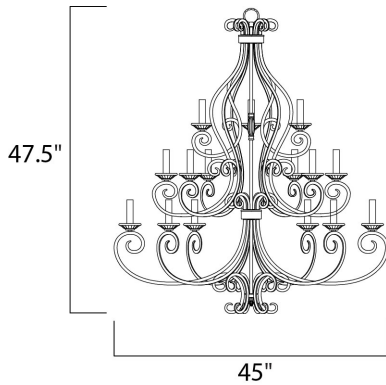

**PRODUCT DESCRIPTION**

This decorative classic in Oil Rubbed Bronze finish is both dramatic and subtle, with or without shades.

**MEASUREMENTS**

DIMENSION : 45" L x 45" W x 47.5" H  
 CANOPY : 5.12" W x 1" H x 5.12" L  
 HANGING WEIGHT : 28.92 lb

**LAMPING**

INPUT VOLTAGE : 120V  
 BULB : 15 x 40W Incandescent E12 Candelabra , 600W Total  
 BULB INCLUDED : (Not Included)  
 DIMMABLE : Yes

**FINISHES OPTION**

 Oil Rubbed Bronze (OI)

**MATERIAL**

Steel, Glass