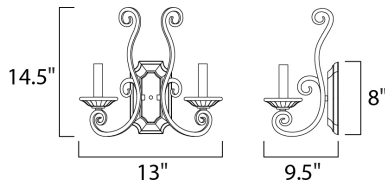

PRODUCT DESCRIPTION

This decorative classic in Oil Rubbed Bronze finish is both dramatic and subtle, with or without shades.

MEASUREMENTS

DIMENSION : 13" W x 14.5" H x 9.5" Ext
 MAX OAH : 4.57" W x 8" H
 HANGING WEIGHT : 4.5 lb