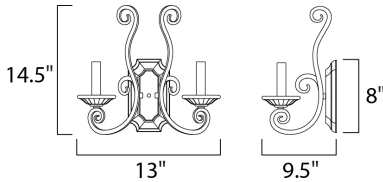

PRODUCT DESCRIPTION

This decorative classic in Oil Rubbed Bronze finish is both dramatic and subtle, with or without shades.

MEASUREMENTS

DIMENSION : 13" W x 14.5" H x 9.5" Ext
 MAX OAH : 4.57" W x 8" H
 HANGING WEIGHT : 4.5 lb