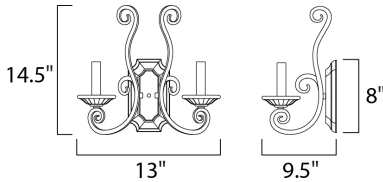

PRODUCT DESCRIPTION

This decorative classic in Oil Rubbed Bronze finish is both dramatic and subtle, with or without shades.

MEASUREMENTS

DIMENSION : 13" W x 14.5" H x 9.5" Ext
 MAX OAH : 4.57" W x 8" H
 HANGING WEIGHT : 3.26 lb