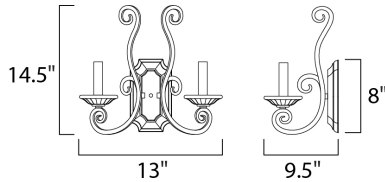

**PRODUCT DESCRIPTION**

This decorative classic in Oil Rubbed Bronze finish is both dramatic and subtle, with or without shades.

**MEASUREMENTS**

DIMENSION : 13" W x 14.5" H x 9.5" Ext  
 MAX OAH : 4.57" W x 8" H  
 HANGING WEIGHT : 3.26 lb