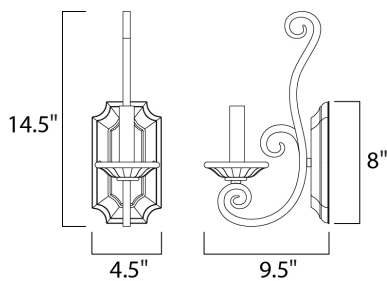

PRODUCT DESCRIPTION

This decorative classic in Oil Rubbed Bronze finish is both dramatic and subtle, with or without shades.

MEASUREMENTS

DIMENSION : 7" W x 14.5" H x 9.5" Ext
 MAX OAH : 4.5" W x 8" H
 HANGING WEIGHT : 1.94 lb

LAMPING

INPUT VOLTAGE : 120V
 BULB : 1 x 60W Incandescent E12 Candelabra , 60W Total
 BULB INCLUDED : (Not Included)
 DIMMABLE : Yes
 LIGHTING_DIRECTION : Up

FINISHES OPTION

 Oil Rubbed Bronze (OI)

MATERIAL