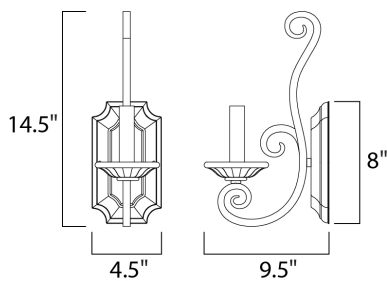

**PRODUCT DESCRIPTION**

This decorative classic in Oil Rubbed Bronze finish is both dramatic and subtle, with or without shades.

**MEASUREMENTS**

DIMENSION : 7" W x 14.5" H x 9.5" Ext  
 MAX OAH : 4.5" W x 8" H  
 HANGING WEIGHT : 1.94 lb

**LAMPING**

INPUT VOLTAGE : 120V  
 BULB : 1 x 60W Incandescent E12 Candelabra , 60W Total  
 BULB INCLUDED : (Not Included)  
 DIMMABLE : Yes  
 LIGHTING\_DIRECTION : Up

**FINISHES OPTION**

 Oil Rubbed Bronze (OI)

**MATERIAL**

Steel, Glass

**RATINGS**

cULus  
 Damp Location

**ADDITIONAL**

INSTALL UP/DOWN: Up  
 OPERATING TEMPERATURE:  
 -20°C (-4°F), 40°C (104°F)

Always consult a qualified electrician before installing any lighting product.