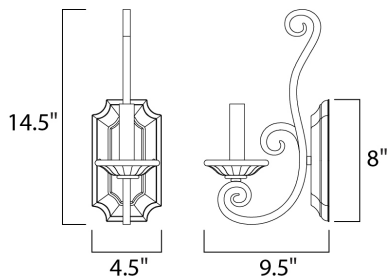

**PRODUCT DESCRIPTION**

This decorative classic in Oil Rubbed Bronze finish is both dramatic and subtle, with or without shades.

**MEASUREMENTS**

DIMENSION : 7" W x 14.5" H x 9.5" Ext  
 MAX OAH : 4.5" W x 8" H  
 HANGING WEIGHT : 1.32 lb

**LAMPING**

INPUT VOLTAGE : 120V  
 BULB : 1 x 60W Incandescent E12 Candelabra , 60W Total  
 BULB INCLUDED : (Not Included)  
 DIMMABLE : Yes  
 LIGHTING\_DIRECTION : Up

**FINISHES OPTION**

 Oil Rubbed Bronze (OI)

**MATERIAL**

Steel, Glass

**RATINGS**

cULus  
 Damp Location

**ADDITIONAL**

INSTALL UP/DOWN: Up  
 OPERATING TEMPERATURE:  
 -20°C (-4°F), 40°C (104°F)

Always consult a qualified electrician before installing any lighting product.