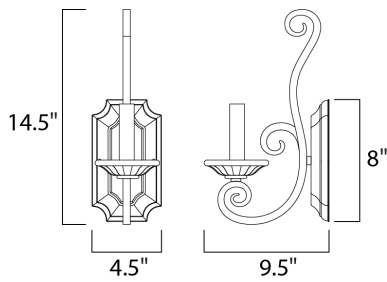

PRODUCT DESCRIPTION

This decorative classic in Oil Rubbed Bronze finish is both dramatic and subtle, with or without shades.

MEASUREMENTS

DIMENSION : 7" W x 14.5" H x 9.5" Ext
 MAX OAH : 4.5" W x 8" H
 HANGING WEIGHT : 1.32 lb

LAMPING

INPUT VOLTAGE : 120V
 BULB : 1 x 60W Incandescent E12 Candelabra , 60W Total
 BULB INCLUDED : (Not Included)
 DIMMABLE : Yes
 LIGHTING_DIRECTION : Up

FINISHES OPTION

 Oil Rubbed Bronze (OI)

MATERIAL