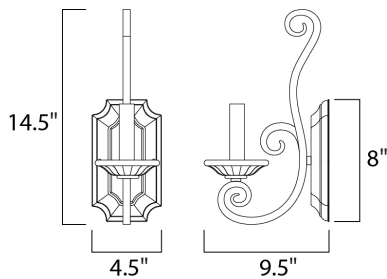

PRODUCT DESCRIPTION

This decorative classic in Oil Rubbed Bronze finish is both dramatic and subtle, with or without shades.

MEASUREMENTS

DIMENSION : 7" W x 14.5" H x 9.5" Ext
 MAX OAH : 4.5" W x 8" H
 HANGING WEIGHT : 1.32 lb

LAMPING

INPUT VOLTAGE : 120V
 BULB : 1 x 60W Incandescent E12 Candelabra , 60W Total
 BULB INCLUDED : (Not Included)
 DIMMABLE : Yes
 LIGHTING_DIRECTION : Up

FINISHES OPTION

 Oil Rubbed Bronze (OI)

MATERIAL