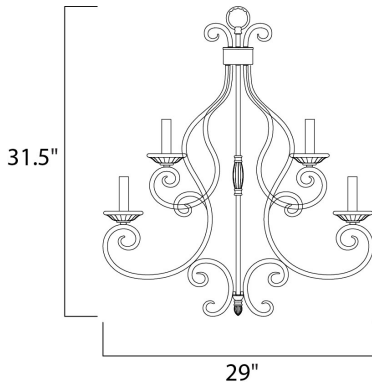

PRODUCT DESCRIPTION

This decorative classic in Oil Rubbed Bronze finish is both dramatic and subtle, with or without shades.

MEASUREMENTS

DIMENSION : 29" L x 29" W x 31.5" H
 CANOPY : 5.12" W x 1" H x 5.12" L
 HANGING WEIGHT : 22 lb

LAMPING

INPUT VOLTAGE : 120V
 BULB : 9 x 60W Incandescent E12 Candelabra , 540W Total
 BULB INCLUDED : (Not Included)
 DIMMABLE : Yes

FINISHES OPTION

 Oil Rubbed Bronze (OI)

MATERIAL

Steel, Glass

RATINGS

cULus
 Dry Location