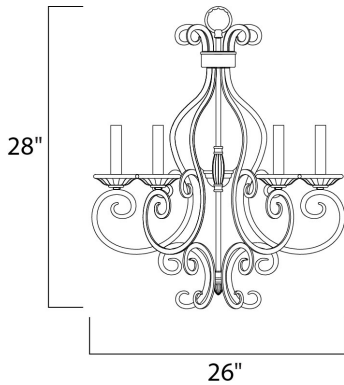

**PRODUCT DESCRIPTION**

This decorative classic in Oil Rubbed Bronze finish is both dramatic and subtle, with or without shades.

**MEASUREMENTS**

DIMENSION : 26" L x 26" W x 28" H  
 CANOPY : 5.12" W x 1" H x 5.12" L  
 HANGING WEIGHT : 15.23 lb

**LAMPING**

INPUT VOLTAGE : 120V  
 BULB : 5 x 60W Incandescent E12 Candelabra , 300W Total  
 BULB INCLUDED : (Not Included)  
 DIMMABLE : Yes

**FINISHES OPTION**

 Oil Rubbed Bronze (OI)

**MATERIAL**

Steel, Glass