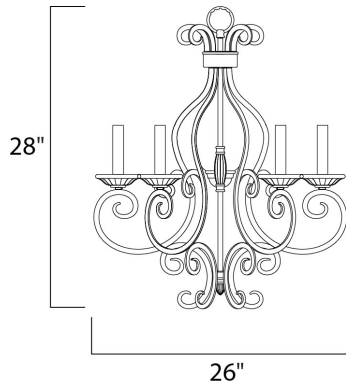

**PRODUCT DESCRIPTION**

This decorative classic in Oil Rubbed Bronze finish is both dramatic and subtle, with or without shades.

**MEASUREMENTS**

DIMENSION : 26" L x 26" W x 28" H  
 CANOPY : 5.12" W x 1" H x 5.12" L  
 HANGING WEIGHT : 12.13 lb

**LAMPING**

INPUT VOLTAGE : 120V  
 BULB : 5 x 60W Incandescent E12 Candelabra , 300W Total  
 BULB INCLUDED : (Not Included)  
 DIMMABLE : Yes

**FINISHES OPTION**

 Oil Rubbed Bronze (OI)

**MATERIAL**

Steel, Glass