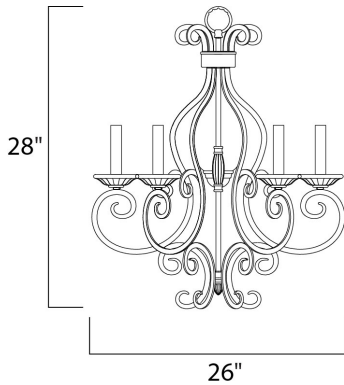

PRODUCT DESCRIPTION

This decorative classic in Oil Rubbed Bronze finish is both dramatic and subtle, with or without shades.

MEASUREMENTS

DIMENSION : 26" L x 26" W x 28" H
 CANOPY : 5.12" W x 1" H x 5.12" L
 HANGING WEIGHT : 12.13 lb

LAMPING

INPUT VOLTAGE : 120V
 BULB : 5 x 60W Incandescent E12 Candelabra , 300W Total
 BULB INCLUDED : (Not Included)
 DIMMABLE : Yes

FINISHES OPTION

 Oil Rubbed Bronze (OI)

MATERIAL

Steel, Glass

RATINGS

cULus
 Dry Location