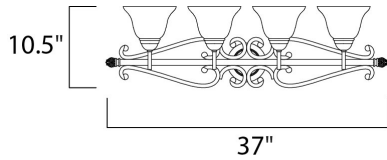

**PRODUCT DESCRIPTION**

This decorative classic in Oil Rubbed Bronze finish is both dramatic and subtle, with or without shades.

**MEASUREMENTS**

DIMENSION : 37" W x 10.5" H x 9.5" Ext  
 BACK PLATE : 5.35" W x 5.35" H  
 HANGING WEIGHT : 11.68 lb