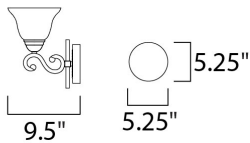

PRODUCT DESCRIPTION

This decorative classic in Oil Rubbed Bronze finish is both dramatic and subtle, with or without shades.

MEASUREMENTS

DIMENSION : 37" W x 10.5" H x 9.5" Ext
BACK PLATE : 5.35" W x 5.35" H
HANGING WEIGHT : 11.68 lb

LAMPING

INPUT VOLTAGE : 120V
BULB : 4 x 60W Incandescent E26 Medium , 240W Total
BULB INCLUDED : (Not Included)
DIMMABLE : Yes

FINISHES OPTION

Oil Rubbed Bronze (OI)

GLASS

Frosted Ivory Fl

MATERIAL

Glass, Steel

RATINGS

cULus
Damp Location

ADDITIONAL

INSTALL UP/DOWN: Up/Down
OPERATING TEMPERATURE:
-20°C (-4°F), 40°C (104°F)

Always consult a qualified electrician before installing any lighting product.

WESTERN DISTRIBUTION CENTER (HEADQUARTER)
253 NORTH VINELAND AVE | CITY OF INDUSTRY, CA 91746

EASTERN DISTRIBUTION CENTER
101 GARDNER PARK | PEACHTREE CITY, GA 30269

P. 626.956.4200 | F. 626.956.4225 | maximlighting.com