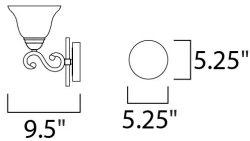

PRODUCT DESCRIPTION

This decorative classic in Oil Rubbed Bronze finish is both dramatic and subtle, with or without shades.

MEASUREMENTS

DIMENSION : 37" W x 10.5" H x 9.5" Ext
BACK PLATE : 5.35" W x 5.35" H
HANGING WEIGHT : 11.68 lb

LAMPING

INPUT VOLTAGE : 120V
BULB : 4 x 60W Incandescent E26 Medium , 240W Total
BULB INCLUDED : (Not Included)
DIMMABLE : Yes

FINISHES OPTION

Oil Rubbed Bronze (OI)

GLASS

Frosted Ivory Fl

MATERIAL

Glass, Steel

RATINGS

cULus
Damp Location

ADDITIONAL

INSTALL UP/DOWN: Up/Down
OPERATING TEMPERATURE:
-20°C (-4°F), 40°C (104°F)

Always consult a qualified electrician before installing any lighting product.

WESTERN DISTRIBUTION CENTER (HEADQUARTER)
253 NORTH VINELAND AVE | CITY OF INDUSTRY, CA 91746

EASTERN DISTRIBUTION CENTER
101 GARDNER PARK | PEACHTREE CITY, GA 30269

P. 626.956.4200 | F. 626.956.4225 | maximlighting.com