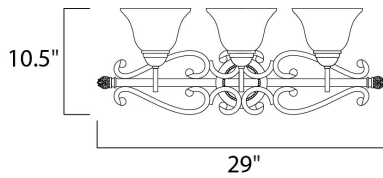

PRODUCT DESCRIPTION

This decorative classic in Oil Rubbed Bronze finish is both dramatic and subtle, with or without shades.

MEASUREMENTS

DIMENSION : 29" W x 10.5" H x 9.5" Ext
 BACK PLATE : 5.35" W x 5.35" H
 HANGING WEIGHT : 7.01 lb