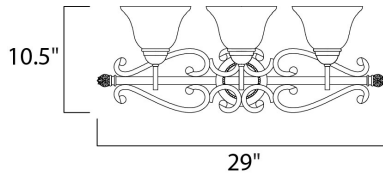

PRODUCT DESCRIPTION

This decorative classic in Oil Rubbed Bronze finish is both dramatic and subtle, with or without shades.

MEASUREMENTS

DIMENSION : 29" W x 10.5" H x 9.5" Ext
 BACK PLATE : 5.35" W x 5.35" H
 HANGING WEIGHT : 7.01 lb