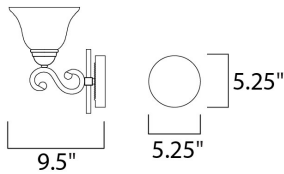

PRODUCT DESCRIPTION

This decorative classic in Oil Rubbed Bronze finish is both dramatic and subtle, with or without shades.

MEASUREMENTS

DIMENSION : 29" W x 10.5" H x 9.5" Ext
BACK PLATE : 5.35" W x 5.35" H
HANGING WEIGHT : 7.01 lb

LAMPING

INPUT VOLTAGE : 120V
BULB : 3 x 60W Incandescent E26 Medium , 180W Total
BULB INCLUDED : (Not Included)
DIMMABLE : Yes

FINISHES OPTION

Oil Rubbed Bronze (OI)

GLASS

Frosted Ivory Fl

MATERIAL

Glass, Steel

RATINGS

cULus
Damp Location

ADDITIONAL

INSTALL UP/DOWN: Up/Down
OPERATING TEMPERATURE:
-20°C (-4°F), 40°C (104°F)

Always consult a qualified electrician before installing any lighting product.

WESTERN DISTRIBUTION CENTER (HEADQUARTER)
253 NORTH VINELAND AVE | CITY OF INDUSTRY, CA 91746

EASTERN DISTRIBUTION CENTER
101 GARDNER PARK | PEACHTREE CITY, GA 30269

P. 626.956.4200 | F. 626.956.4225 | maximlighting.com