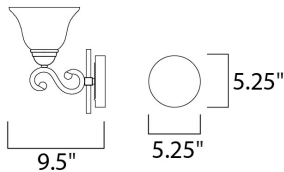

PRODUCT DESCRIPTION

This decorative classic in Oil Rubbed Bronze finish is both dramatic and subtle, with or without shades.

MEASUREMENTS

DIMENSION : 29" W x 10.5" H x 9.5" Ext
BACK PLATE : 5.35" W x 5.35" H
HANGING WEIGHT : 7.01 lb

LAMPING

INPUT VOLTAGE : 120V
BULB : 3 x 60W Incandescent E26 Medium , 180W Total
BULB INCLUDED : (Not Included)
DIMMABLE : Yes

FINISHES OPTION

Oil Rubbed Bronze (OI)

GLASS

Frosted Ivory Fl

MATERIAL

Glass, Steel

RATINGS

cULus
Damp Location

ADDITIONAL

INSTALL UP/DOWN: Up/Down
OPERATING TEMPERATURE:
-20°C (-4°F), 40°C (104°F)

Always consult a qualified electrician before installing any lighting product.

WESTERN DISTRIBUTION CENTER (HEADQUARTER)
253 NORTH VINELAND AVE | CITY OF INDUSTRY, CA 91746

EASTERN DISTRIBUTION CENTER
101 GARDNER PARK | PEACHTREE CITY, GA 30269

P. 626.956.4200 | F. 626.956.4225 | maximlighting.com