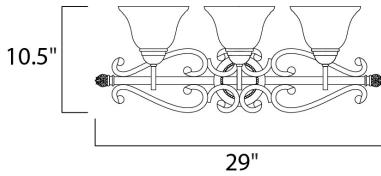

**PRODUCT DESCRIPTION**

This decorative classic in Oil Rubbed Bronze finish is both dramatic and subtle, with or without shades.

**MEASUREMENTS**

DIMENSION : 29" W x 10.5" H x 9.5" Ext  
 BACK PLATE : 5.35" W x 5.35" H  
 HANGING WEIGHT : 7.01 lb