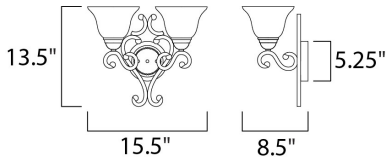

**PRODUCT DESCRIPTION**

This decorative classic in Oil Rubbed Bronze finish is both dramatic and subtle, with or without shades.

**MEASUREMENTS**

DIMENSION : 15.5" W x 13.5" H x 8.5" Ext  
 MAX OAH : 5.35" W x 5.35" H  
 HANGING WEIGHT : 5.6 lb