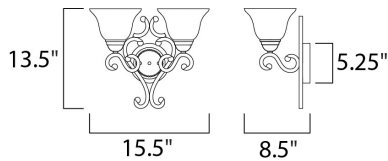

**PRODUCT DESCRIPTION**

This decorative classic in Oil Rubbed Bronze finish is both dramatic and subtle, with or without shades.

**MEASUREMENTS**

DIMENSION : 15.5" W x 13.5" H x 8.5" Ext  
 MAX OAH : 5.35" W x 5.35" H  
 HANGING WEIGHT : 5.6 lb