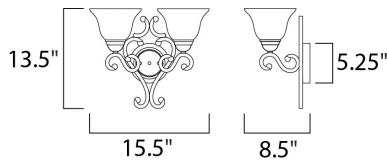

**PRODUCT DESCRIPTION**

This decorative classic in Oil Rubbed Bronze finish is both dramatic and subtle, with or without shades.

**MEASUREMENTS**

DIMENSION : 15.5" W x 13.5" H x 8.5" Ext  
 MAX OAH : 5.35" W x 5.35" H  
 HANGING WEIGHT : 5.6 lb