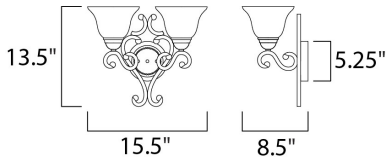

PRODUCT DESCRIPTION

This decorative classic in Oil Rubbed Bronze finish is both dramatic and subtle, with or without shades.

MEASUREMENTS

DIMENSION : 15.5" W x 13.5" H x 8.5" Ext
 MAX OAH : 5.35" W x 5.35" H
 HANGING WEIGHT : 5.6 lb