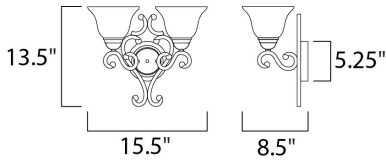

PRODUCT DESCRIPTION

This decorative classic in Oil Rubbed Bronze finish is both dramatic and subtle, with or without shades.

MEASUREMENTS

DIMENSION : 15.5" W x 13.5" H x 8.5" Ext
 MAX OAH : 5.35" W x 5.35" H
 HANGING WEIGHT : 5.6 lb