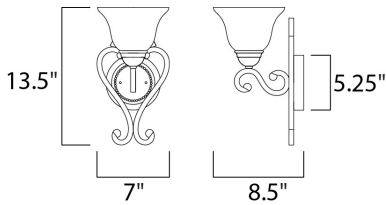

PRODUCT DESCRIPTION

This decorative classic in Oil Rubbed Bronze finish is both dramatic and subtle, with or without shades.

MEASUREMENTS

DIMENSION : 7" W x 13.5" H x 8.5" Ext
 MAX OAH : 5.35" W x 5.35" H
 HANGING WEIGHT : 3.53 lb