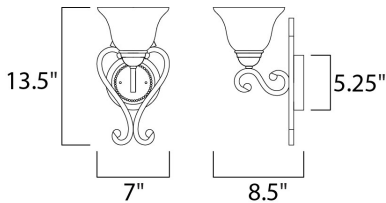

PRODUCT DESCRIPTION

This decorative classic in Oil Rubbed Bronze finish is both dramatic and subtle, with or without shades.

MEASUREMENTS

DIMENSION : 7" W x 13.5" H x 8.5" Ext
 MAX OAH : 5.35" W x 5.35" H
 HANGING WEIGHT : 3.53 lb