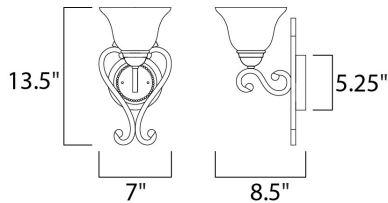

PRODUCT DESCRIPTION

This decorative classic in Oil Rubbed Bronze finish is both dramatic and subtle, with or without shades.

MEASUREMENTS

DIMENSION : 7" W x 13.5" H x 8.5" Ext
 MAX OAH : 5.35" W x 5.35" H
 HANGING WEIGHT : 3.53 lb