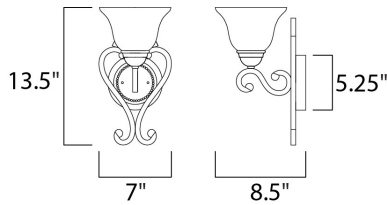

PRODUCT DESCRIPTION

This decorative classic in Oil Rubbed Bronze finish is both dramatic and subtle, with or without shades.

MEASUREMENTS

DIMENSION : 7" W x 13.5" H x 8.5" Ext
 MAX OAH : 5.35" W x 5.35" H
 HANGING WEIGHT : 3.53 lb