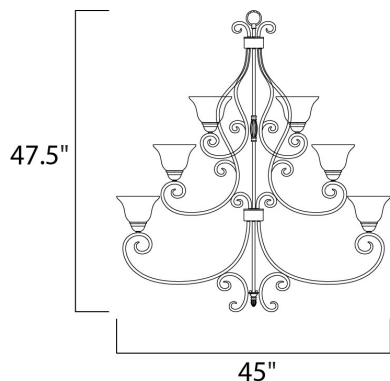

**PRODUCT DESCRIPTION**

This decorative classic in Oil Rubbed Bronze finish is both dramatic and subtle, with or without shades.

**MEASUREMENTS**

DIMENSION : 45" L x 45" W x 47.5" H  
 HANGING WEIGHT : 50.86 lb