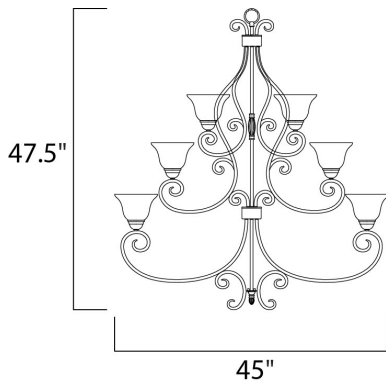

PRODUCT DESCRIPTION

This decorative classic in Oil Rubbed Bronze finish is both dramatic and subtle, with or without shades.

MEASUREMENTS

DIMENSION : 45" L x 45" W x 47.5" H
 HANGING WEIGHT : 50.86 lb

LAMPING