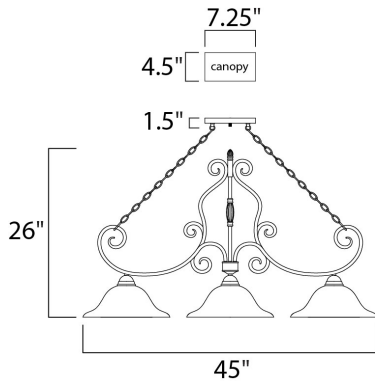

PRODUCT DESCRIPTION

This decorative classic in Oil Rubbed Bronze finish is both dramatic and subtle, with or without shades.

MEASUREMENTS

DIMENSION : 45" L x 13" W x 26" H
 CANOPY : 4.45" W x 0.79" H x 7.92" L
 HANGING WEIGHT : 17.41 lb

LAMPING

INPUT VOLTAGE : 120V
 BULB : 3 x 60W Incandescent E26 Medium , 180W Total
 BULB INCLUDED : (Not Included)
 DIMMABLE : Yes

FINISHES OPTION

 Oil Rubbed Bronze (OI)

GLASS

Frosted Ivory Fl

MATERIAL

Steel, Glass