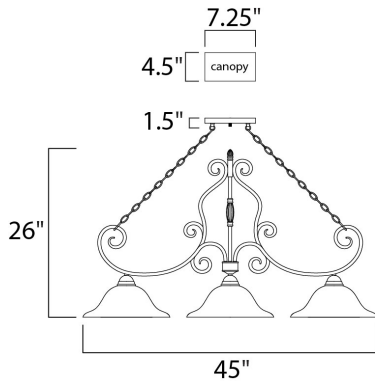

**PRODUCT DESCRIPTION**

This decorative classic in Oil Rubbed Bronze finish is both dramatic and subtle, with or without shades.

**MEASUREMENTS**

DIMENSION : 45" L x 13" W x 26" H  
 CANOPY : 4.45" W x 0.79" H x 7.92" L  
 HANGING WEIGHT : 17.41 lb