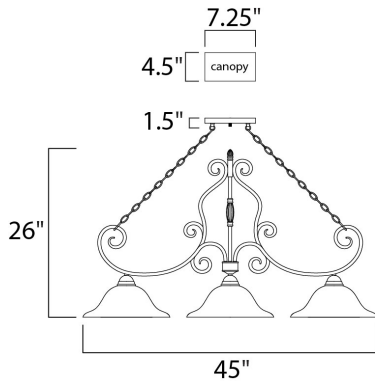

PRODUCT DESCRIPTION

This decorative classic in Oil Rubbed Bronze finish is both dramatic and subtle, with or without shades.

MEASUREMENTS

DIMENSION : 45" L x 13" W x 26" H
 CANOPY : 4.45" W x 0.79" H x 7.92" L
 HANGING WEIGHT : 17.41 lb

LAMPING

INPUT VOLTAGE : 120V
 BULB : 3 x 60W Incandescent E26 Medium , 180W Total
 BULB INCLUDED : (Not Included)
 DIMMABLE : Yes

FINISHES OPTION

 Oil Rubbed Bronze (OI)

GLASS

Frosted Ivory FI

MATERIAL

Steel, Glass