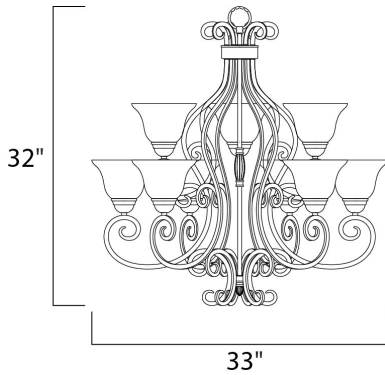

PRODUCT DESCRIPTION

This decorative classic in Oil Rubbed Bronze finish is both dramatic and subtle, with or without shades.

MEASUREMENTS

DIMENSION : 33" L x 33" W x 32" H
 HANGING WEIGHT : 27.6 lb

LAMPING

INPUT VOLTAGE : 120V
 BULB : 9 x 60W Incandescent E26 Medium , 540W Total
 BULB INCLUDED : (Not Included)
 DIMMABLE : Yes

FINISHES OPTION

 Oil Rubbed Bronze (OI)

GLASS

Frosted Ivory Fl

MATERIAL

Steel, Glass