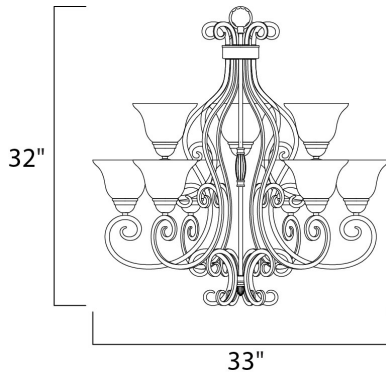

PRODUCT DESCRIPTION

This decorative classic in Oil Rubbed Bronze finish is both dramatic and subtle, with or without shades.

MEASUREMENTS

DIMENSION : 33" L x 33" W x 32" H
 HANGING WEIGHT : 27.6 lb

LAMPING

INPUT VOLTAGE : 120V
 BULB : 9 x 60W Incandescent E26 Medium , 540W Total
 BULB INCLUDED : (Not Included)
 DIMMABLE : Yes

FINISHES OPTION

 Oil Rubbed Bronze (OI)

GLASS

Frosted Ivory Fl

MATERIAL

Steel, Glass