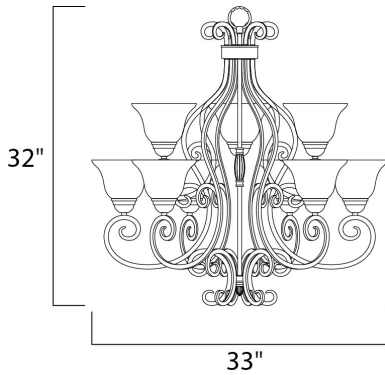

**PRODUCT DESCRIPTION**

This decorative classic in Oil Rubbed Bronze finish is both dramatic and subtle, with or without shades.

**MEASUREMENTS**

DIMENSION : 33" L x 33" W x 32" H  
 HANGING WEIGHT : 27.6 lb