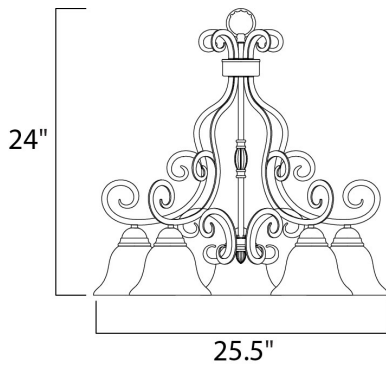

PRODUCT DESCRIPTION

This decorative classic in Oil Rubbed Bronze finish is both dramatic and subtle, with or without shades.

MEASUREMENTS

DIMENSION : 25.5" L x 25.5" W x 24" H
 HANGING WEIGHT : 15.96 lb

LAMPING

INPUT VOLTAGE : 120V
 BULB : 5 x 60W Incandescent E26 Medium , 300W Total
 BULB INCLUDED : (Not Included)
 DIMMABLE : Yes

FINISHES OPTION

 Oil Rubbed Bronze (OI)

GLASS

Frosted Ivory Fl

MATERIAL

Steel, Glass