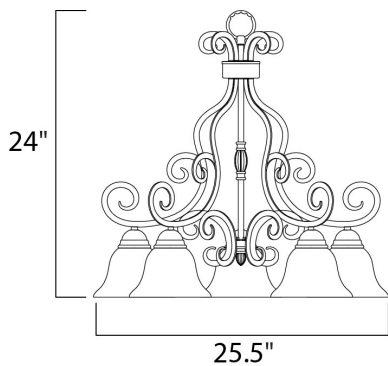

PRODUCT DESCRIPTION

This decorative classic in Oil Rubbed Bronze finish is both dramatic and subtle, with or without shades.

MEASUREMENTS

DIMENSION : 25.5" L x 25.5" W x 24" H
 HANGING WEIGHT : 15.96 lb

LAMPING

INPUT VOLTAGE : 120V
 BULB : 5 x 60W Incandescent E26 Medium , 300W Total
 BULB INCLUDED : (Not Included)
 DIMMABLE : Yes

FINISHES OPTION

 Oil Rubbed Bronze (OI)

GLASS

Frosted Ivory Fl

MATERIAL

Steel, Glass