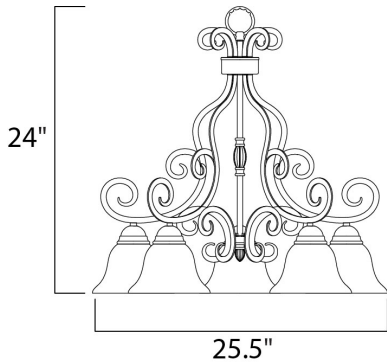

**PRODUCT DESCRIPTION**

This decorative classic in Oil Rubbed Bronze finish is both dramatic and subtle, with or without shades.

**MEASUREMENTS**

DIMENSION : 25.5" L x 25.5" W x 24" H  
 HANGING WEIGHT : 15.96 lb